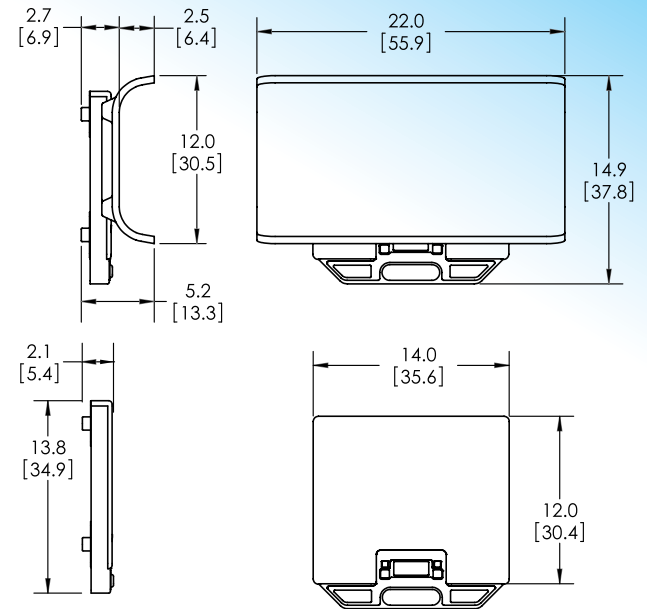

DIMENSIONS in [cm]