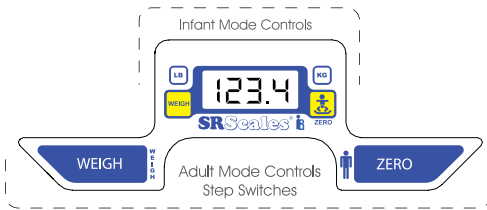

Visiting Nurse Scale

Model SR241