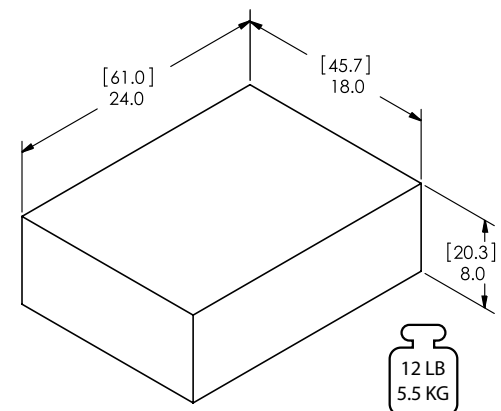

Model SR241

SYSTEM SPECIFICATIONS

MAX WEIGHT	400 Lb /181 Kg
DISPLAY TYPE	4-1/2 digit 7 segment LCD
DISPLAY RESOLUTION	Adult Mode: 0.1 Lb (0.1 Kg) Infant Mode: 1/4 oz (0.01 Kg)
ACCURACY	0.2% +/- 1 digit of displayed resolution
DISPLAY UNITS	Pounds / Ounces and Kilograms
POWER	1 common 9v Alkaline Battery. Provides approximately 3000 weigh cycles.
AUTO POWER DOWN (APD)	Approximately 60 sec. to conserve battery life. A low battery indication will appear when it's time to replace the batteries.
WEIGHT	4 Lb (1.8 Kg) (scale only) 7 Lb (3.2 Kg) (scale with cradle)
WARRANTY	4 years

ACCESSORIES AND OPTIONS

DESCRIPTION	PART NUMBER
INFANT / ADULT SCALE	SR241
KILOGRAMS ONLY	SR241KG
ADULT SCALE ONLY (NO TRAY)	SR241S0
KILOGRAMS ONLY	SR241S0KG
REPLACEMENT INFANT TRAY	SM4028
SOFT SIDED CARRYING CASE	PP4022

DIMENSIONS in [cm]

PACKAGING

- **Weather tight design**
- **No place for dirt to hide**
- **Easy to clean**