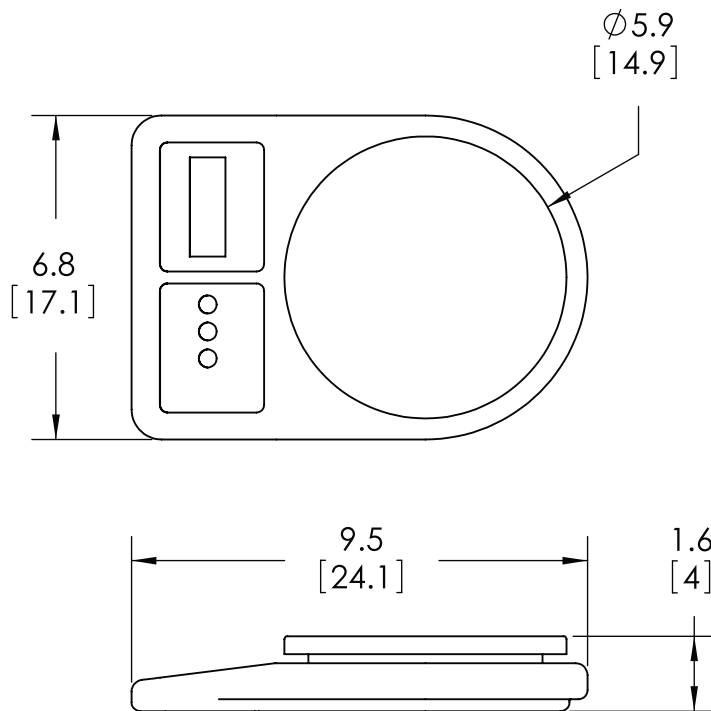

Optional AC Power Supply*

* Optional equipment - see back for details

Dietary portion scale

*Optional Bowl

SR® Instruments, Inc. 600 Young Street, Tonawanda, NY 14150 USA
TF: 1.888.WEIGH.ME Ph: 716.693.5977 F: 716.693.5854
www.srscales.com email: info@srscales.com

MADE IN THE USA 
140718

SYSTEM SPECIFICATIONS

	SR®V300	SR®V310
Max Weight	2000g 70 oz	200g 7 oz
Display Resolution	1g/0.1oz	.1g/0.01oz
Display Units	Grams / Ounces	
Power	4 "AA" alkaline batteries	
Auto Power Down (APD)	Approximately 2 minutes to conserve battery life. A low battery indication will appear when its time to replace the batteries.	
Weight	2 Lbs (1 Kgs)	
Warranty	2 YEARS	

Gram Scales

Model **SR®V300** / **SR®V310**

DIMENSIONS in (cm)

PACKAGING

Shown with optional TH200B plastic bowl

ACCESSORIES and OPTIONS

Description	Part Number
2000g Scale	SRV300
200g Scale	SRV310
Plastic Bowl	TH200B
AC Adapter	FRADATH004