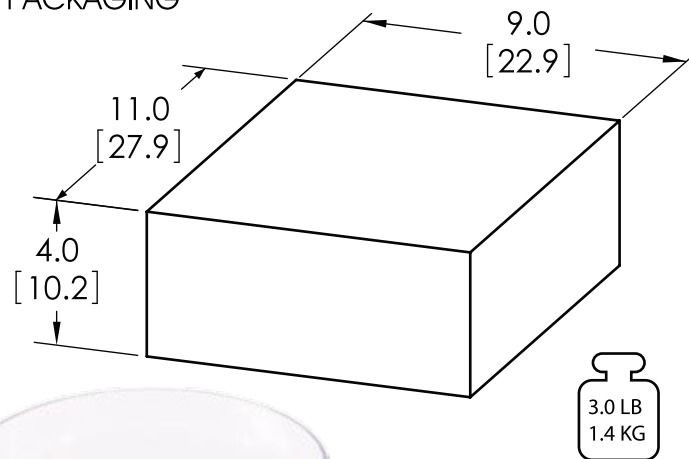

MADE IN THE USA 
140718

SYSTEM SPECIFICATIONS

	SR®V300	SR®V310
Max Weight	2000g 70 oz	200g 7 oz
Display Resolution	1g/0.1oz	.1g/0.01oz
Display Units	Grams / Ounces	
Power	4 "AA" alkaline batteries	
Auto Power Down (APD)	Approximately 2 minutes to conserve battery life. A low battery indication will appear when its time to replace the batteries.	
Weight	2 Lbs (1 Kgs)	
Warranty	2 YEARS	

Gram Scales

Model **SR®V300** / **SR®V310**

DIMENSIONS in (cm)

PACKAGING

Shown with optional TH200B plastic bowl

ACCESSORIES and OPTIONS

Description	Part Number
2000g Scale	SRV300
200g Scale	SRV310
Plastic Bowl	TH200B
AC Adapter	FRADATH004