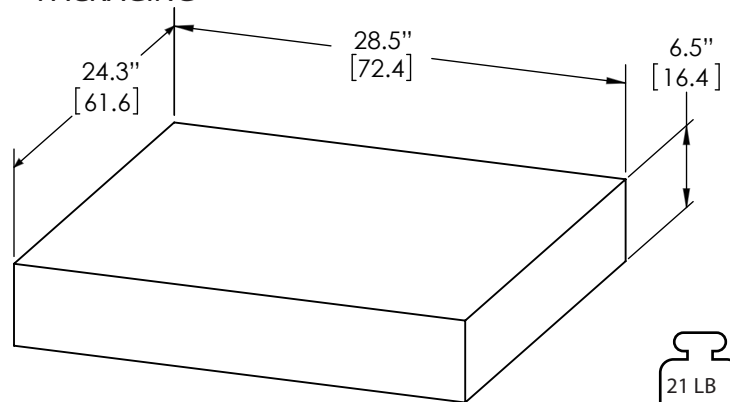

PACKAGING

SR® Instruments, Inc. 600 Young Street, Tonawanda, NY 14150 USA

TF: 1.888.WEIGH.ME Ph: 716.693.5977 F: 716.693.5854

www.srscales.com email: info-request@srscales.com