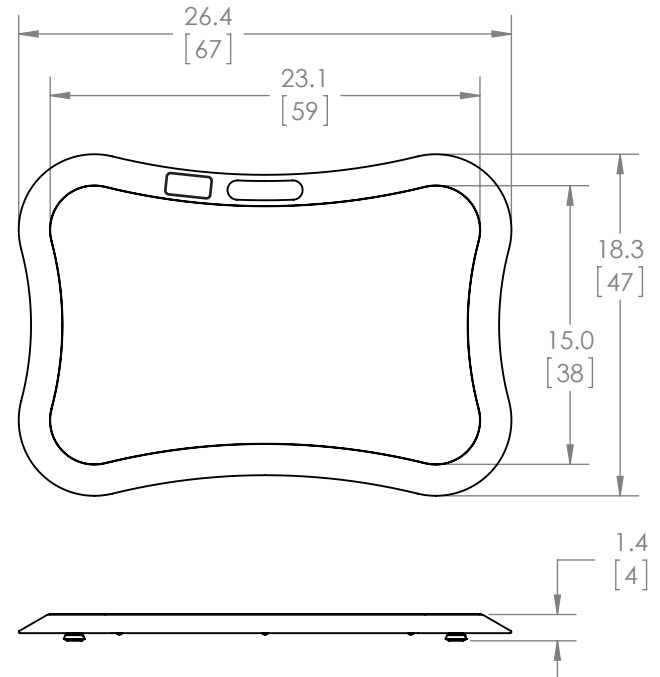

SYSTEM SPECIFICATIONS

Max Weight	500 Lb/221 Kg
Display Resolution	0.1 Lb / .1 Kg
Accuracy	0.1% +/-1 digit of displayed resolution
Button Functions	Zero/Weigh, Lb/Kg, Hold/Recall
Display Units	Pounds/Kilograms
Hold	Freezes the weight on the display
Recall	Recalls the last stored weight
Power	6 "AA" batteries
Portability	Built in handle
Auto Zero	One button operation
Warranty	Two (2) Years

Multi-Purpose Mobile Vet Scale

Model SRV415

DIMENSIONS in[cm]