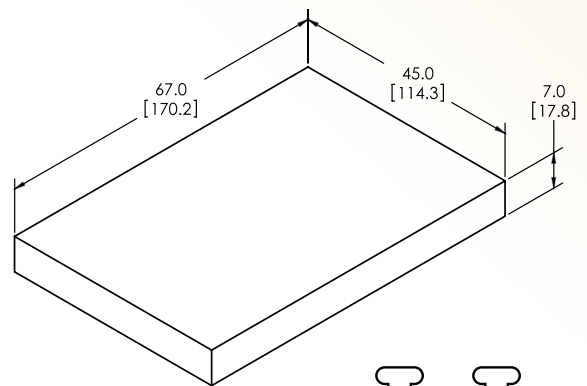

Specifications subject to change without notice.