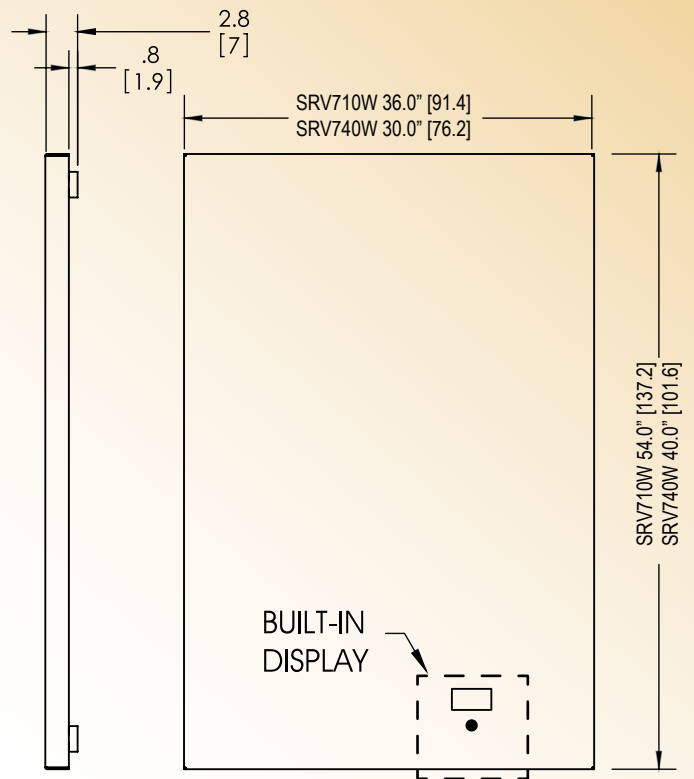

## Model SRV710W / SRV740W

**SR Scales**<sup>®</sup>  
by SR Instruments, Inc.

Quality. Reliability. Accuracy.

### SYSTEM SPECIFICATIONS

<b>MAX WEIGHT</b>	2,000 Lb / 907 Kg
<b>DISPLAY RESOLUTION</b>	.2 Lb / .1 kg
<b>BUTTON FUNCTIONS</b>	Zero/Weigh, lb/kg, Hold/Recall
<b>DISPLAY UNITS</b>	Pounds / Kilograms
<b>PORTABILITY</b>	Two people can easily move scale to point of use.
<b>POWER</b>	Six (6) "AA" Batteries
<b>HELD WEIGHT *TABLET ONLY*</b>	Highest stable weight is automatically stored in memory. Press "HELD Wt" on the tablet to recall the last stored weight
<b>AUTO POWER DOWN</b>	Approximately five (5) minutes from last button press. (including tablet operation)
<b>SCALE WEIGHT</b>	140 Lbs.
<b>WARRANTY</b>	Two (2) Years

### DIMENSIONS in [cm]