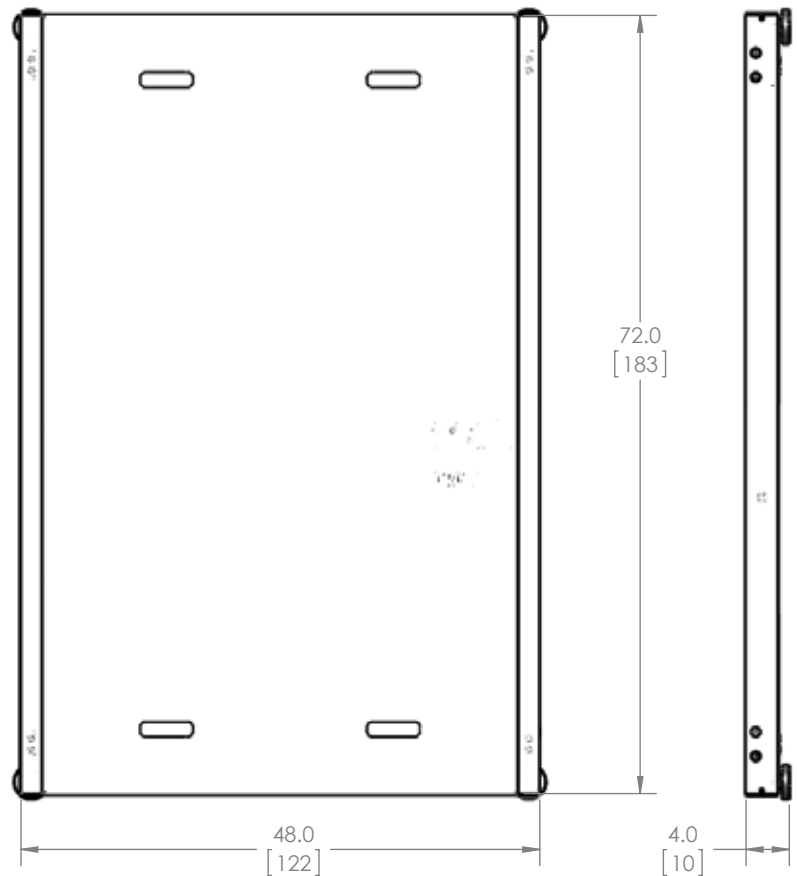

SR Scales®

“The Measure of Excellence”

This app-enabled mobile platform scale makes gathering weight for large hoofstock both easy and safe for the animal and the keeper.

The SRV715W is constructed from light-weight yet durable aluminum with a high density anti-slip plastic surface. The extra large weighing platform consist of a transducer frame and a separate surface plate which can be assembled in less than one minute without tools.

The scales large 48” x 72” anti-skid surface makes it ideal for gathering weights on large animals.

SRV715W mobile platform display tablet

Capacity - 4,000 Lbs. or 1,820 Kgs.

Portable - The unique 2 piece design makes the scale lightweight allowing for portablility between exhibits as well as being keeper friendly.

Power - Six “AA” batteries provide up to 800 weigh cycles.

SYSTEM SPECIFICATIONS

Max Weight	4,000 Lbs. / 1820 Kgs
Display Resolution	1 Lb. / .5 kg
Display Units	Pounds or Kilograms
Five Buttons	Zero, Weight, Held Wt, Pounds, Kilograms
Portability	Scale disassembles for easy transport and storage.
Scale Weight	
- Top Panel	80 Lbs. / pc. (1 pc.)
- Transducer	80 Lbs. / pc. (1 pc.)
Power	Six "AA" Cell Batteries
Held Wt.	Highest stable weight is automatically stored in MEMORY. Press Held Wt to RECALL last stored weight.
Auto Power Down	Approximately ten (10) Minutes of Non-Use
Warranty	Two (2) Years

Mobile Platform Scale Model SRV715W

DIMENSIONS in (cm)

PACKAGING