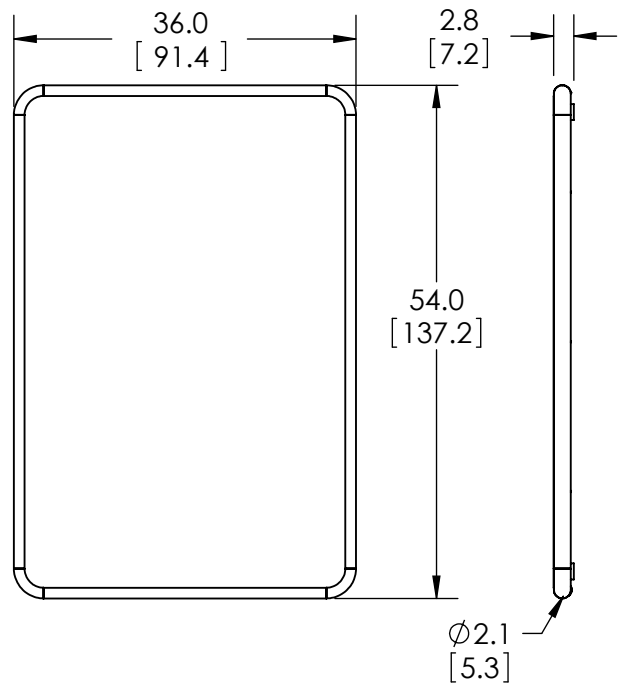

### SRV716 - Optional remote readout

Two button	one press weigh, hold for zero, mode
------------	--------------------------------------

Scale Weight	110 lb / 43.3 kg
--------------	------------------

Power	Six "AA" Cell Batteries remote readout has single 9volt battery
-------	--

## Model **SR**V716W

DIMENSIONS in (cm)