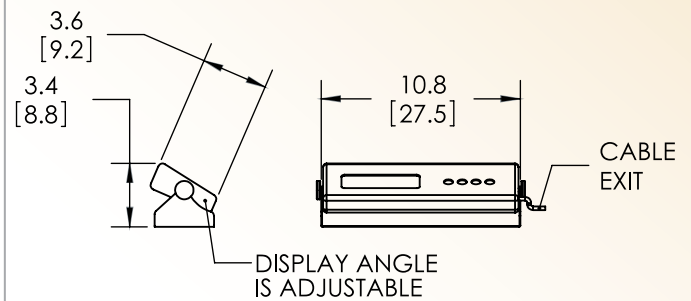

PLATFORM SIZE

22" x 36" platform

AUTO-POWER SHUTDOWN

Automatically shuts down after two minutes of non use when not wall powered.

MULTIPLE POWER SOURCE OPTIONS

Rechargeable battery with AC/DC Adaptor

Heavy Duty Scale

Model SRV942

SR Scales[®]
by SR Instruments, Inc.

Quality. Reliability. Accuracy.

SYSTEM SPECIFICATIONS

MAX WEIGHT	550 Lb / 249 Kg
DISPLAY RESOLUTION	.2 lb / .1 kg
BUTTON FUNCTIONS	On/Zero/Off, Tare, Unit, and Hold
DISPLAY UNITS	Pounds / Kilograms
HOLD	Freezes the weight on the display
TARE	Allows objects to be placed on scale and zeroed out.
POWER	Rechargeable battery with DC Adaptor
SCALE SURFACE	Polyurea surface with aggregate
AUTO-POWER DOWN	Approximately two (2) minutes of non-use
PORTABILITY	Built-in handle and wheels
SCALE WEIGHT	Scale weighs 38 Lbs.
WARRANTY	Two (2) Years

DIMENSIONS in [cm]

PACKAGING

ACCESSORIES AND OPTIONS

DESCRIPTION	PART NUMBER
REPLACEMENT CHARGER	SRV942CH

Specifications subject to change without notice.