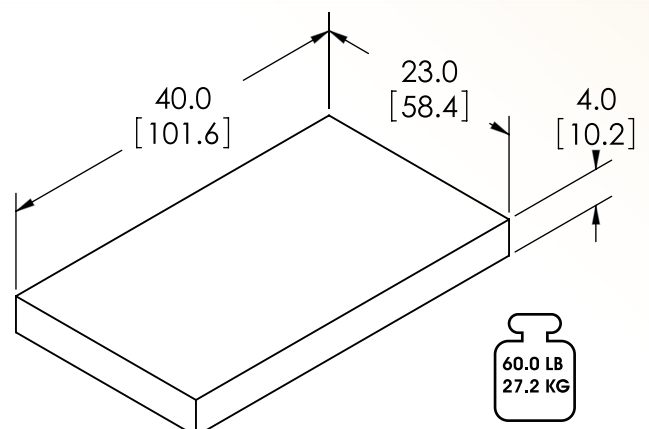

Model SRV942

SR Scales[®]
by SR Instruments, Inc.

Quality. Reliability. Accuracy.

SYSTEM SPECIFICATIONS

MAX WEIGHT	550 Lb / 249 Kg
DISPLAY RESOLUTION	.2 lb / .1 kg
BUTTON FUNCTIONS	On/Zero/Off, Tare, Unit, and Hold
DISPLAY UNITS	Pounds / Kilograms
HOLD	Freezes the weight on the display
TARE	Allows objects to be placed on scale and zeroed out.
POWER	Rechargeable battery with DC Adaptor
SCALE SURFACE	Polyurea surface with aggregate
AUTO-POWER DOWN	Approximately two (2) minutes of non-use
PORTABILITY	Built-in handle and wheels
SCALE WEIGHT	Scale weighs 38 Lbs.
WARRANTY	Two (2) Years

DIMENSIONS in [cm]

PACKAGING

ACCESSORIES AND OPTIONS

DESCRIPTION	PART NUMBER
REPLACEMENT CHARGER	SRV942CH

Specifications subject to change without notice.