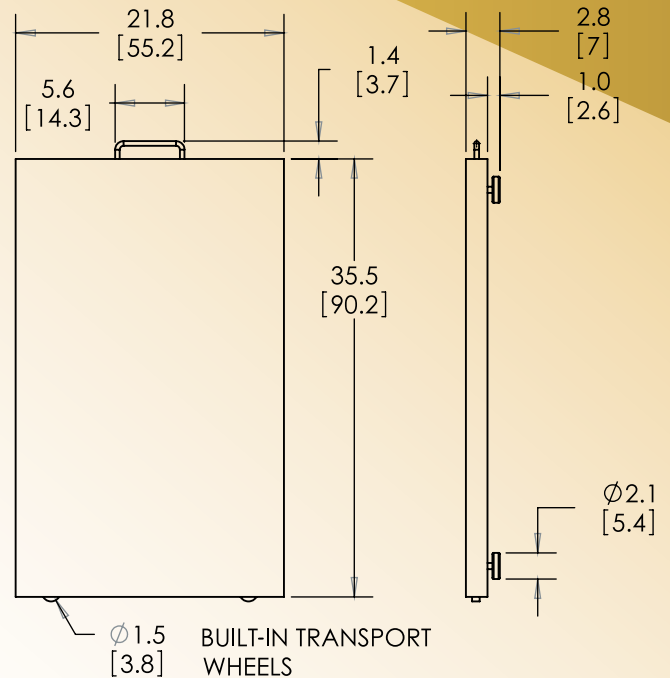

PLATFORM SIZE

22" x 36" platform

AUTO-POWER SHUTDOWN

Automatically shuts down after two minutes of non use when not wall powered.

MULTIPLE POWER SOURCE OPTIONS

Rechargeable battery with AC/DC Adaptor

Heavy Duty Scale

Model SRV942

SR Scales[®]
by SR Instruments, Inc.

Quality. Reliability. Accuracy.

SYSTEM SPECIFICATIONS

MAX WEIGHT	550 Lb / 249 Kg
DISPLAY RESOLUTION	.2 lb / .1 kg
BUTTON FUNCTIONS	On/Zero/Off, Tare, Unit, and Hold
DISPLAY UNITS	Pounds / Kilograms
HOLD	Freezes the weight on the display
TARE	Allows objects to be placed on scale and zeroed out.
POWER	Rechargeable battery with DC Adaptor
SCALE SURFACE	Polyurea surface with aggregate
AUTO-POWER DOWN	Approximately two (2) minutes of non-use
PORTABILITY	Built-in handle and wheels
SCALE WEIGHT	Scale weighs 38 Lbs.
WARRANTY	Two (2) Years

DIMENSIONS in [cm]

PACKAGING

ACCESSORIES AND OPTIONS

DESCRIPTION	PART NUMBER
REPLACEMENT CHARGER	SRV942CH

Specifications subject to change without notice.